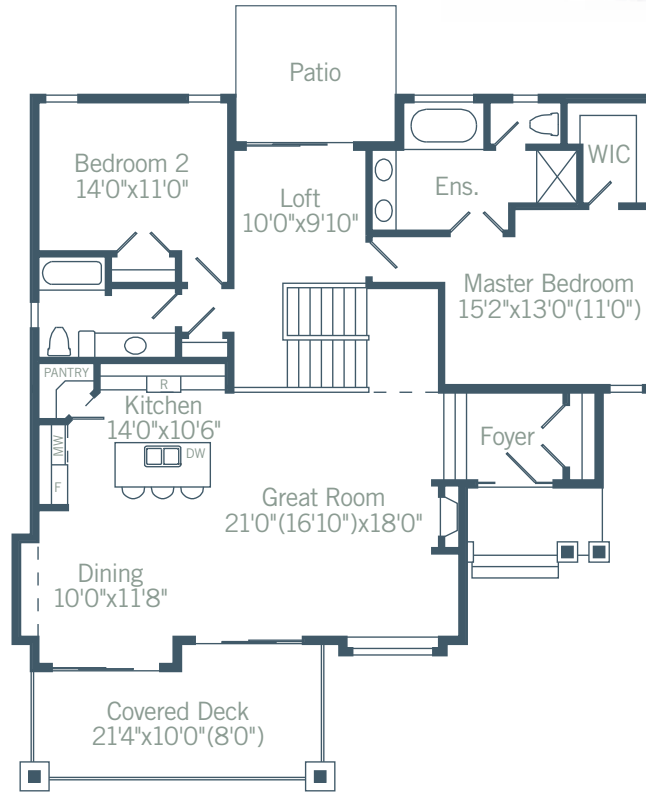

Eagleview

Total Living Space:
2308 sq. ft. + 388 sq. ft. unfinished

LOWER FLOOR PLAN 648 sq. ft. finished
388 sq. ft. unfinished

MAIN FLOOR PLAN 1660 sq. ft.