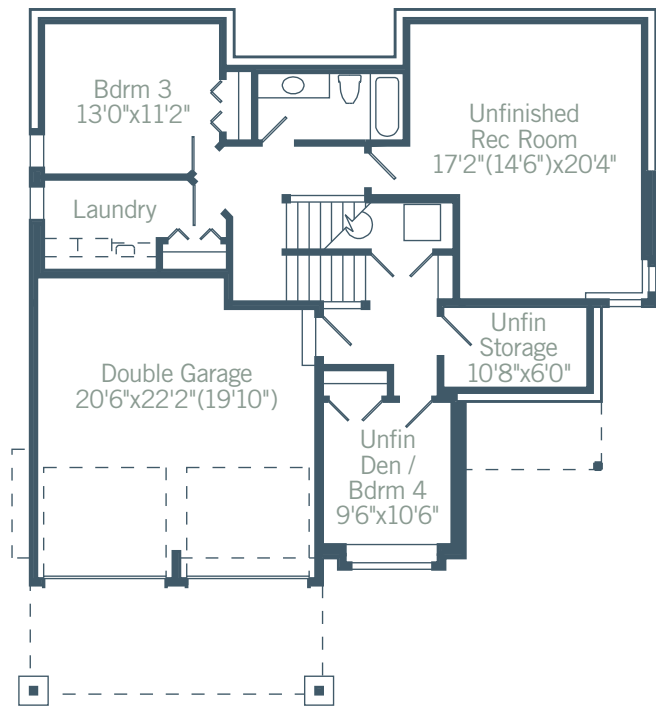

Eagleview

Total Living Space:
2308 sq. ft. + 388 sq. ft. unfinished

LOWER FLOOR PLAN 648 sq. ft. finished
388 sq. ft. unfinished

MAIN FLOOR PLAN 1660 sq. ft.