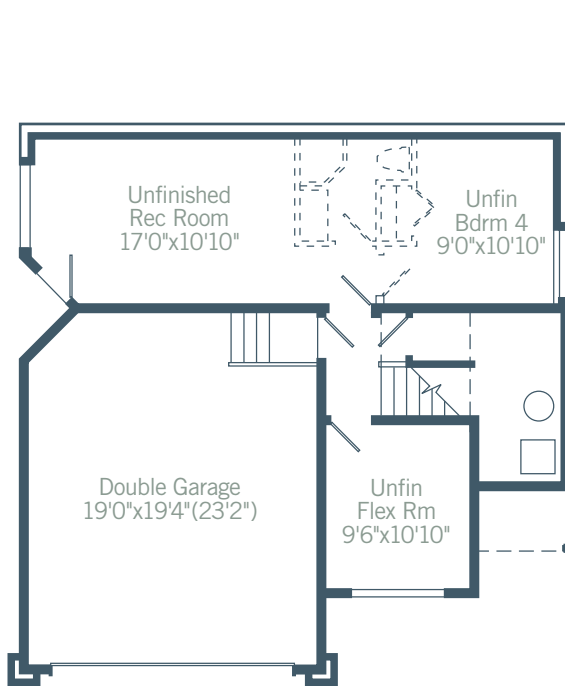

# Skyview

Total Living Space:  
1900 sq. ft. + 562 sq. ft. unfinished

LOWER FLOOR PLAN

42 sq. ft. finished  
562 sq. ft. unfinished

MAIN FLOOR PLAN

995 sq. ft.

SECOND FLOOR PLAN

863 sq. ft.