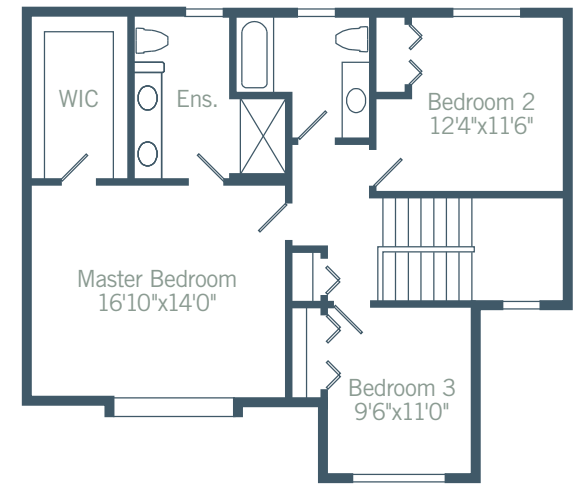

# Skyview

Total Living Space:  
1900 sq. ft. + 562 sq. ft. unfinished

LOWER FLOOR PLAN

42 sq. ft. finished  
562 sq. ft. unfinished

MAIN FLOOR PLAN

995 sq. ft.

SECOND FLOOR PLAN

863 sq. ft.