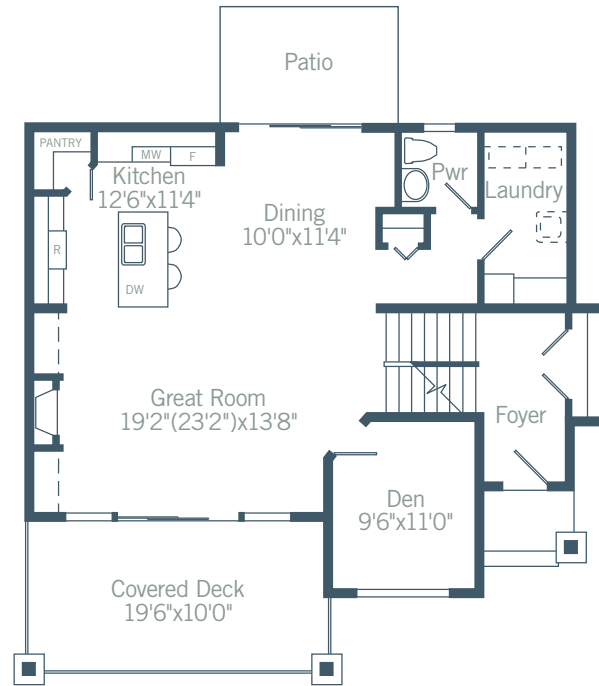

# Skyview

Total Living Space:  
1900 sq. ft. + 562 sq. ft. unfinished

LOWER FLOOR PLAN

42 sq. ft. finished  
562 sq. ft. unfinished

MAIN FLOOR PLAN

995 sq. ft.

SECOND FLOOR PLAN

863 sq. ft.