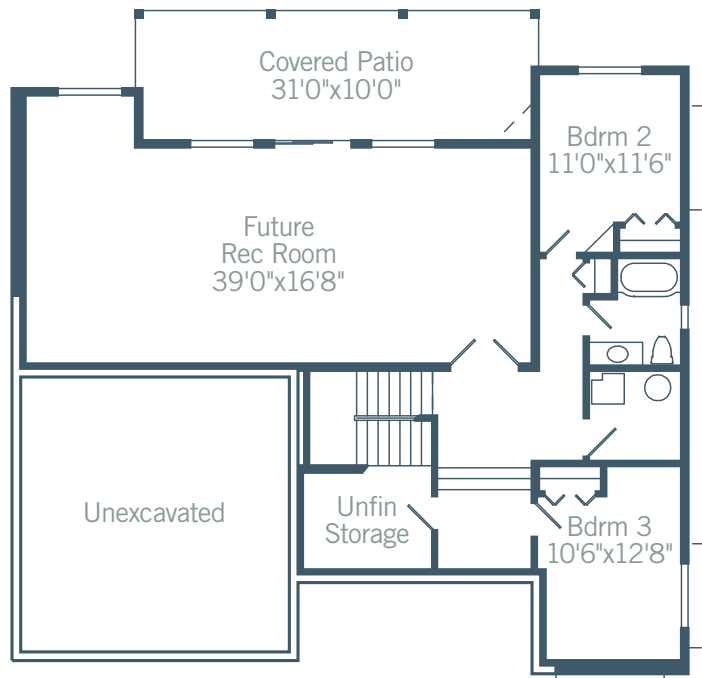

# Starlight A

Total Living Space:  
2324 sq. ft. + 854 sq. ft. unfinished

LOWER FLOOR PLAN 678 sq. ft. finished  
854 sq. ft. unfinished

MAIN FLOOR PLAN 1646 sq. ft.