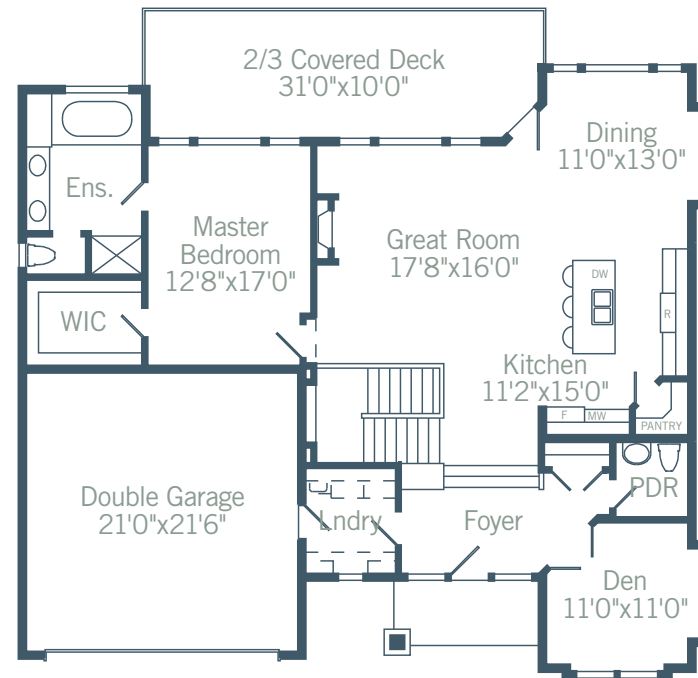

# Starlight A

Total Living Space:  
2324 sq. ft. + 854 sq. ft. unfinished

LOWER FLOOR PLAN 678 sq. ft. finished  
854 sq. ft. unfinished

MAIN FLOOR PLAN 1646 sq. ft.