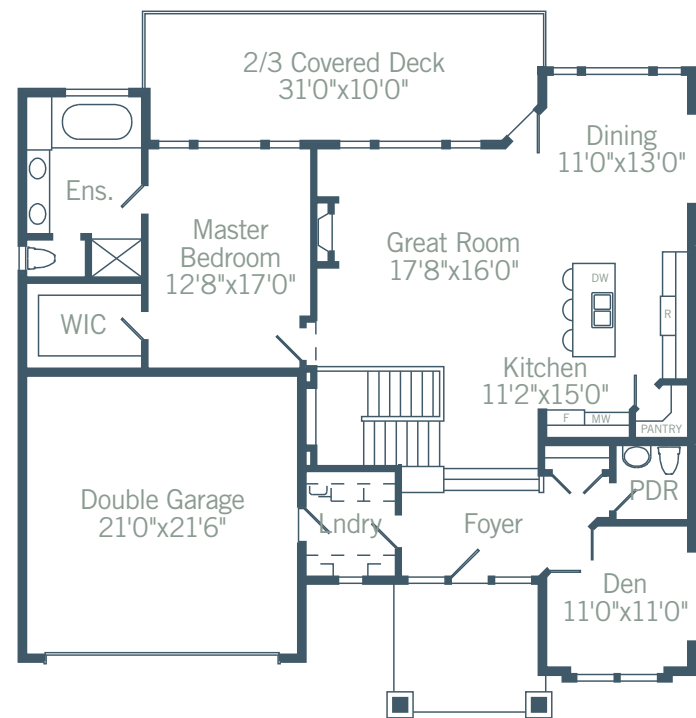

Starlight B

Total Living Space:
2324 sq. ft. + 854 sq. ft. unfinished

LOWER FLOOR PLAN 678 sq. ft. finished
854 sq. ft. unfinished

MAIN FLOOR PLAN 1646 sq. ft.