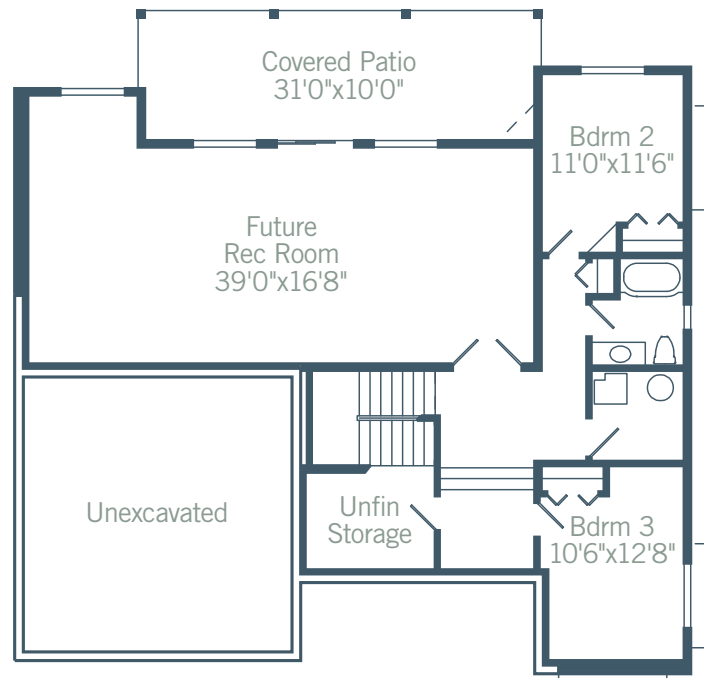

Starlight B

Total Living Space:
2324 sq. ft. + 854 sq. ft. unfinished

LOWER FLOOR PLAN 678 sq. ft. finished
854 sq. ft. unfinished

MAIN FLOOR PLAN 1646 sq. ft.