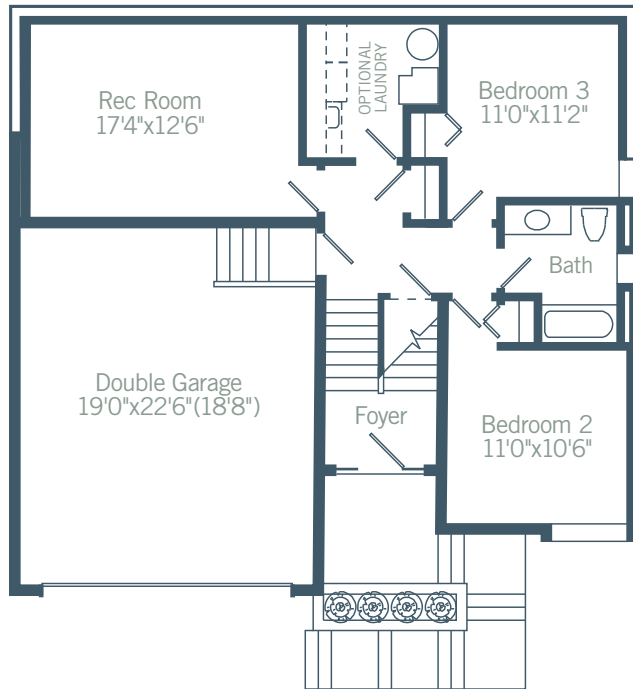

# Windsong

Total Living Space:  
2054 sq. ft.

GRADE LEVEL  
FLOOR PLAN

850 sq. ft.

MAIN FLOOR PLAN

1204 sq. ft.