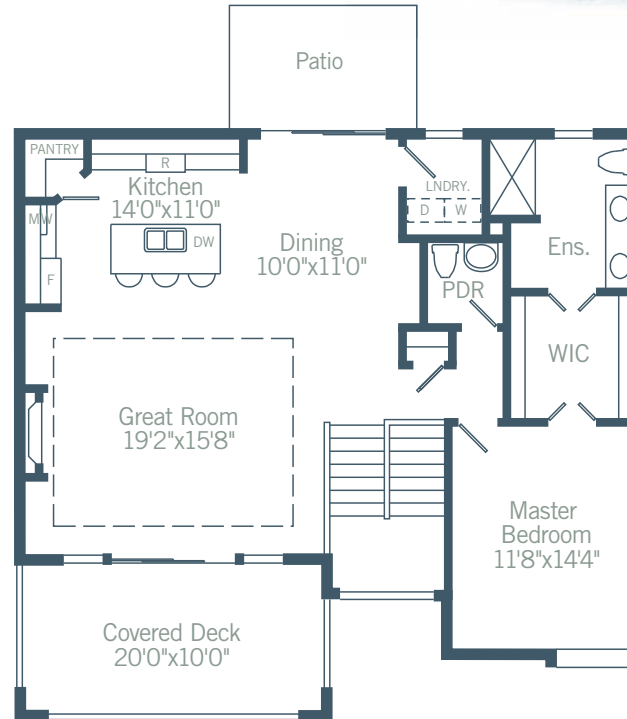

# Windsong

Total Living Space:  
2054 sq. ft.

GRADE LEVEL  
FLOOR PLAN

850 sq. ft.

MAIN FLOOR PLAN

1204 sq. ft.