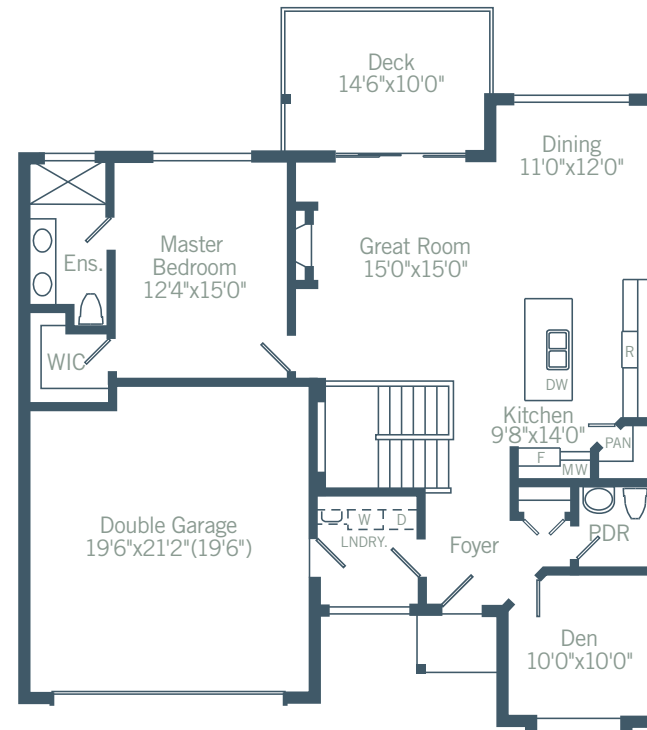

Canterbury

Total Living Space:
2038 sq. ft. + 414 sq. ft. unfinished

LOWER FLOOR PLAN

814 sq. ft. finished
414 sq. ft. unfinished

MAIN FLOOR PLAN

1224 sq. ft.