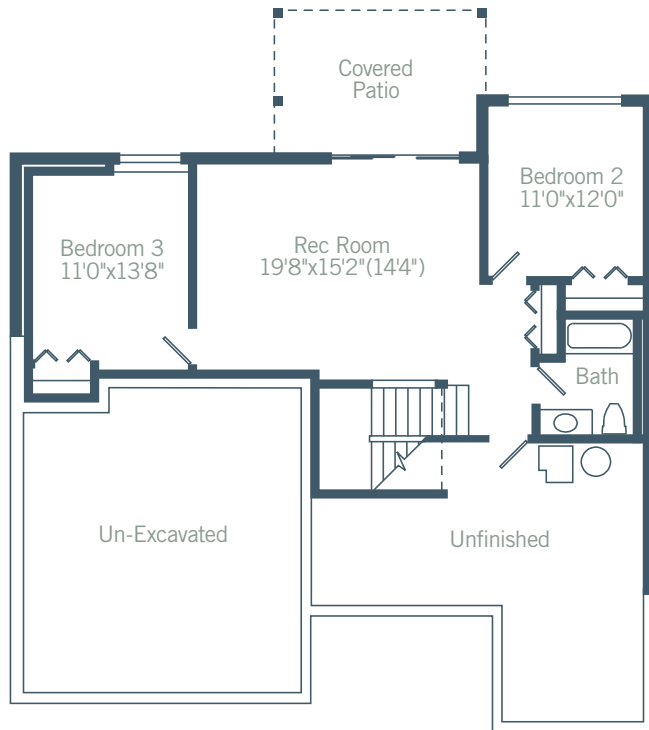

Canterbury

Total Living Space:
2038 sq. ft. + 414 sq. ft. unfinished

LOWER FLOOR PLAN

814 sq. ft. finished
414 sq. ft. unfinished

MAIN FLOOR PLAN

1224 sq. ft.