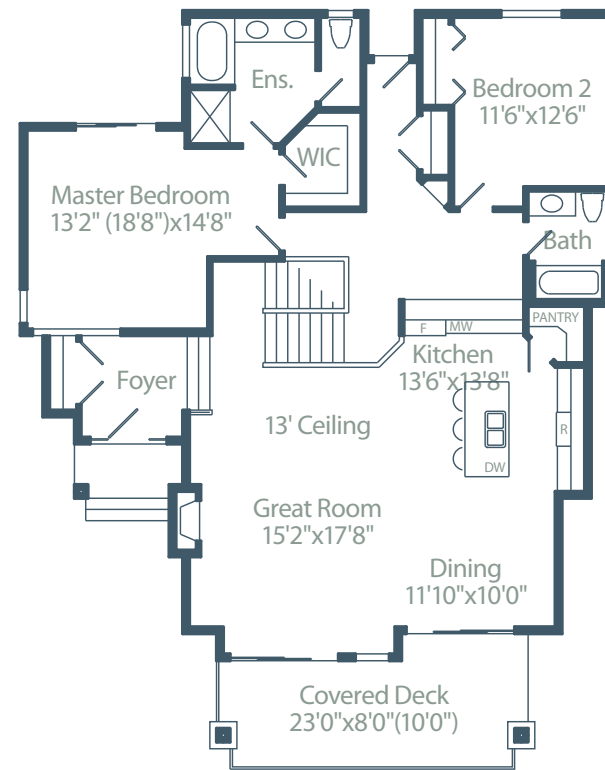

Sundance

Total Living Space: 2252 sq. ft. + 410 sq. ft. unfinished

LOWER FLOOR PLAN 570 sq. ft. finished
410 sq. ft. unfinished

MAIN FLOOR PLAN 1682 sq. ft.