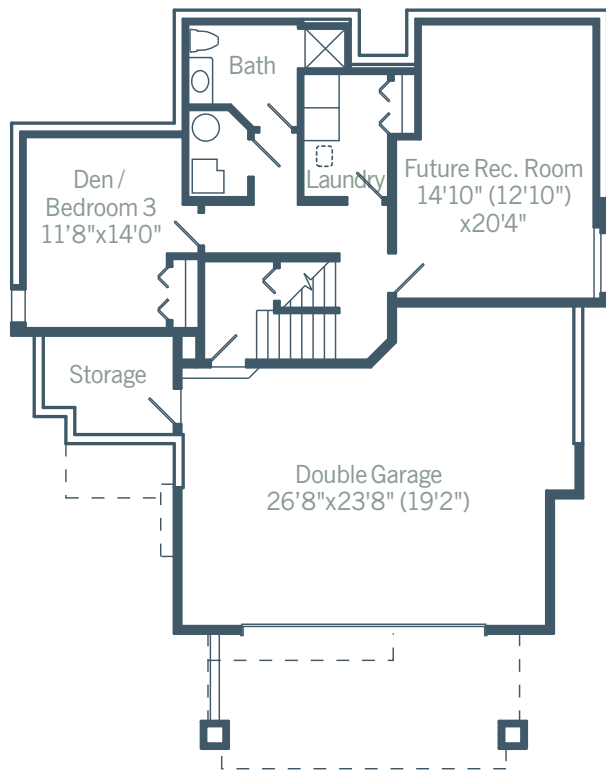

Sundance

Total Living Space: 2252 sq. ft. + 410 sq. ft. unfinished

LOWER FLOOR PLAN 570 sq. ft. finished
410 sq. ft. unfinished

MAIN FLOOR PLAN 1682 sq. ft.